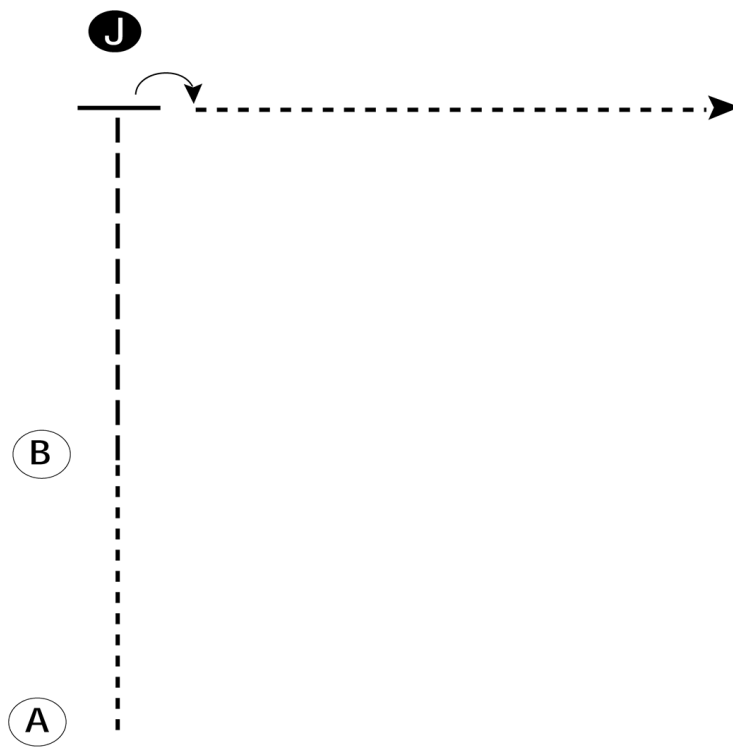

2026 Boulder County Fair Horse Show

Unrated Showmanship -Junior

Show Date:

w w w . H o r s e S h o w P a t t e r n s . c o m

w w w . H o r s e S h o w P a t t e r n s . c o m

Be ready at A.

1. Walk from A to B.
2. Trot from B to the judge.
3. Stop and set up for inspection.
4. When dismissed, turn 90 degrees.
5. Walk away from judge and follow the instructions of your ring steward.

Be ready at A.

1. Walk from A to B.
2. At B, trot to judge.
3. Stop and set up for inspection.
4. When dismissed, turn 90 degrees and walk away from judge.
5. Follow the instructions of your ring steward.

- Walk -----
- Trot - - - - -
- Back ←═══
- Marker ○ B
- Judge ○ J

[S/1-36]

Pattern Provided by:
HLC Committee

2026 Boulder County Fair Horse Show

Showmanship Level 1- Senior

Show Date:

Be ready at A.

1. Walk from A to B.
2. Trot from B, around C and to judge.
3. Stop and set up for inspection.
4. When dismissed, perform a 90 degree turn.
5. Walk straight away from the judge.
6. Follow the instructions of your ring steward.