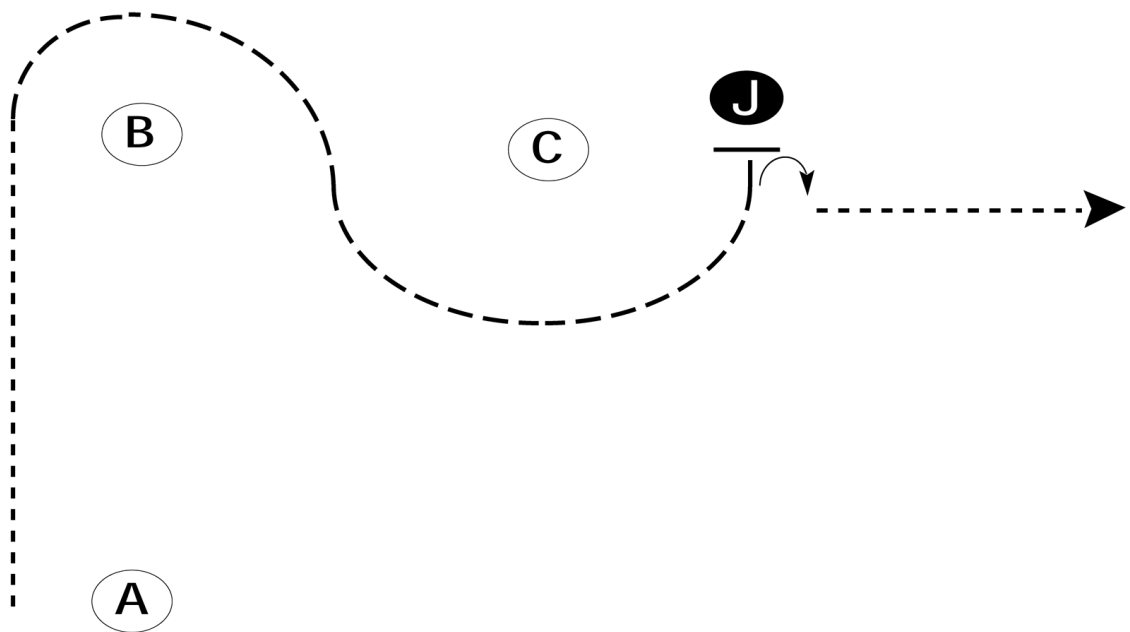

www.HorseShowPatterns.com

Be ready at A.

1. Walk to and around B.
2. Trot from B, around C and to judge.
3. Stop and set up for inspection.
4. When dismissed, perform a 1/4 turn.
5. Walk to exit.

Follow the instructions of your ring steward.

- Walk -----
- Trot - - - - -
- Back ←═══
- Marker ○ B
- Judge ○ J

[S/1-36]

Pattern Provided by:
HLC Committee

2026 Boulder County Fair Horse Show

Showmanship Level 1- Senior

Show Date:

Be ready at A.

1. Walk from A to B.
2. Trot from B, around C and to judge.
3. Stop and set up for inspection.
4. When dismissed, perform a 90 degree turn.
5. Walk straight away from the judge.
6. Follow the instructions of your ring steward.

Be ready at A facing away from the Judge.

1. When acknowledged, back approximately one horse length.
2. Perform a 180 degree turn. Trot to the Judge.
3. Stop and perform a 180 degree turn. Set up for inspection.
4. When dismissed, judge will move out of your path. Perform a 180 degree turn.
5. Trot half way to B. Break to a walk and walk to B.
6. Stop at B.