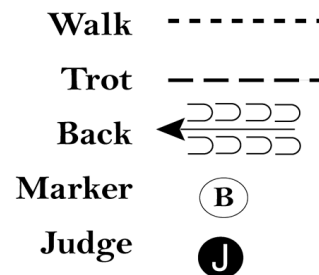

2026 Boulder County Fair Horse Show

Unrated Showmanship -Junior

Show Date:

w w w . H o r s e S h o w P a t t e r n s . c o m

w w w . H o r s e S h o w P a t t e r n s . c o m

Be ready at A.

1. Walk from A to B.
2. Trot from B to the judge.
3. Stop and set up for inspection.
4. When dismissed, turn 90 degrees.
5. Walk away from judge and follow the instructions of your ring steward.

Be ready at A.

1. Walk from A to B.
2. At B, trot to judge.
3. Stop and set up for inspection.
4. When dismissed, turn 90 degrees and walk away from judge.
5. Follow the instructions of your ring steward.

1. Begin at A. Walk to B and stop.
2. Back until even with judge.
3. Perform a 90 degree turn. Trot to judge.
4. Stop, set up, inspection.
5. When dismissed, perform a 90 degree turn.
6. Walk to the line up or follow the directions of the ring steward.

Be ready at A facing away from the Judge.

1. When acknowledged, back approximately one horse length.
2. Perform a 180 degree turn. Trot to the Judge.
3. Stop and perform a 180 degree turn. Set up for inspection.
4. When dismissed, judge will move out of your path. Perform a 180 degree turn.
5. Trot half way to B. Break to a walk and walk to B.
6. Stop at B.