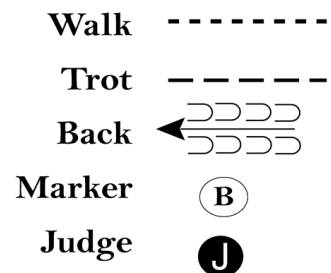

[S/2-31]

Pattern Provided by:
HLC Committee