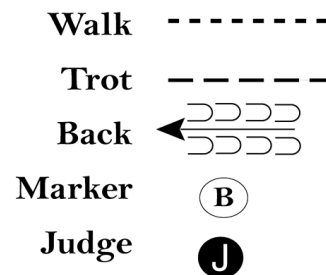

2026 Boulder County Fair Horse Show

Unrated Showmanship -Junior

Show Date:

w w w . H o r s e S h o w P a t t e r n s . c o m

w w w . H o r s e S h o w P a t t e r n s . c o m

Be ready at A.

1. Walk from A to B.
2. Trot from B to the judge.
3. Stop and set up for inspection.
4. When dismissed, turn 90 degrees.
5. Walk away from judge and follow the instructions of your ring steward.

[S/WT-9]

Pattern Provided by:
HLC Committee

2026 Boulder County Fair Horse Show

Unrated Showmanship- Intermediate

Show Date:

w w w . H o r s e S h o w P a t t e r n s . c o m

w w w . H o r s e S h o w P a t t e r n s . c o m

Be ready at A.

1. Walk from A to B.
2. At B, trot to judge.
3. Stop and set up for inspection.
4. When dismissed, turn 90 degrees and walk away from judge.
5. Follow the instructions of your ring steward.

1. Begin at A. Walk to B and stop.
2. Back until even with judge.
3. Perform a 90 degree turn. Trot to judge.
4. Stop, set up, inspection.
5. When dismissed, perform a 90 degree turn.
6. Walk to the line up or follow the directions of the ring steward.