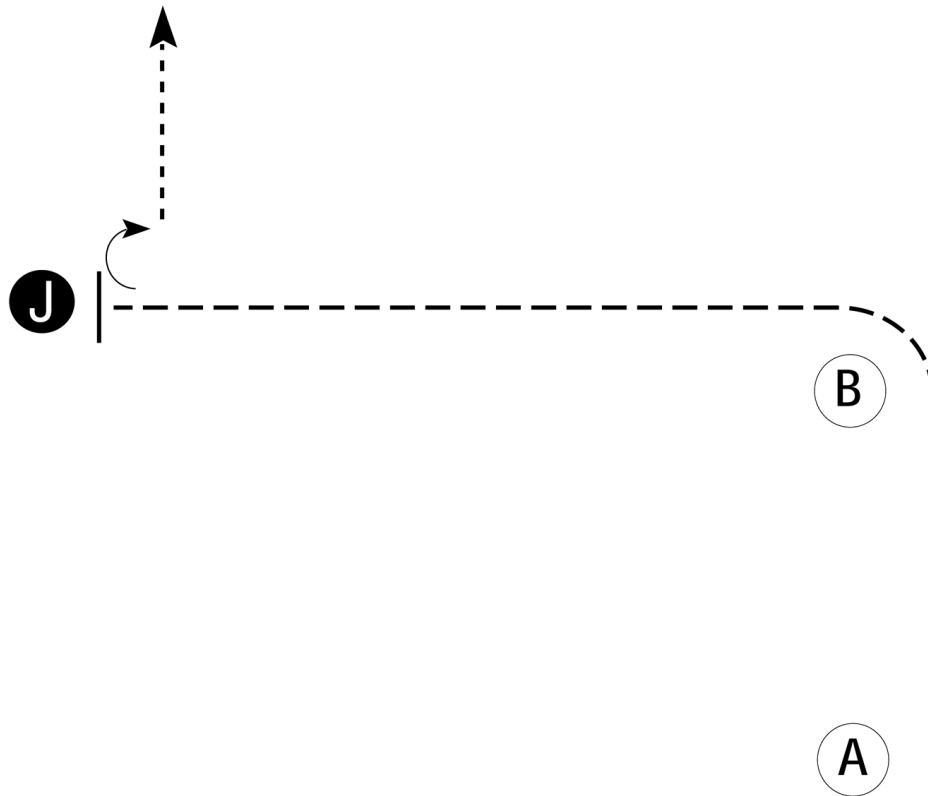

2026 Boulder County Fair Horse Show

Unrated Showmanship -Junior

Show Date:

w w w . H o r s e S h o w P a t t e r n s . c o m

w w w . H o r s e S h o w P a t t e r n s . c o m

Be ready at A.

1. Walk from A to B.
2. Trot from B to the judge.
3. Stop and set up for inspection.
4. When dismissed, turn 90 degrees.
5. Walk away from judge and follow the instructions of your ring steward.

[S/WT-9]

Pattern Provided by:
HLC Committee

2026 Boulder County Fair Horse Show

Unrated Showmanship- Intermediate

Show Date:

w w w . H o r s e S h o w P a t t e r n s . c o m

w w w . H o r s e S h o w P a t t e r n s . c o m

Be ready at A.

1. Walk from A to B.
2. At B, trot to judge.
3. Stop and set up for inspection.
4. When dismissed, turn 90 degrees and walk away from judge.
5. Follow the instructions of your ring steward.