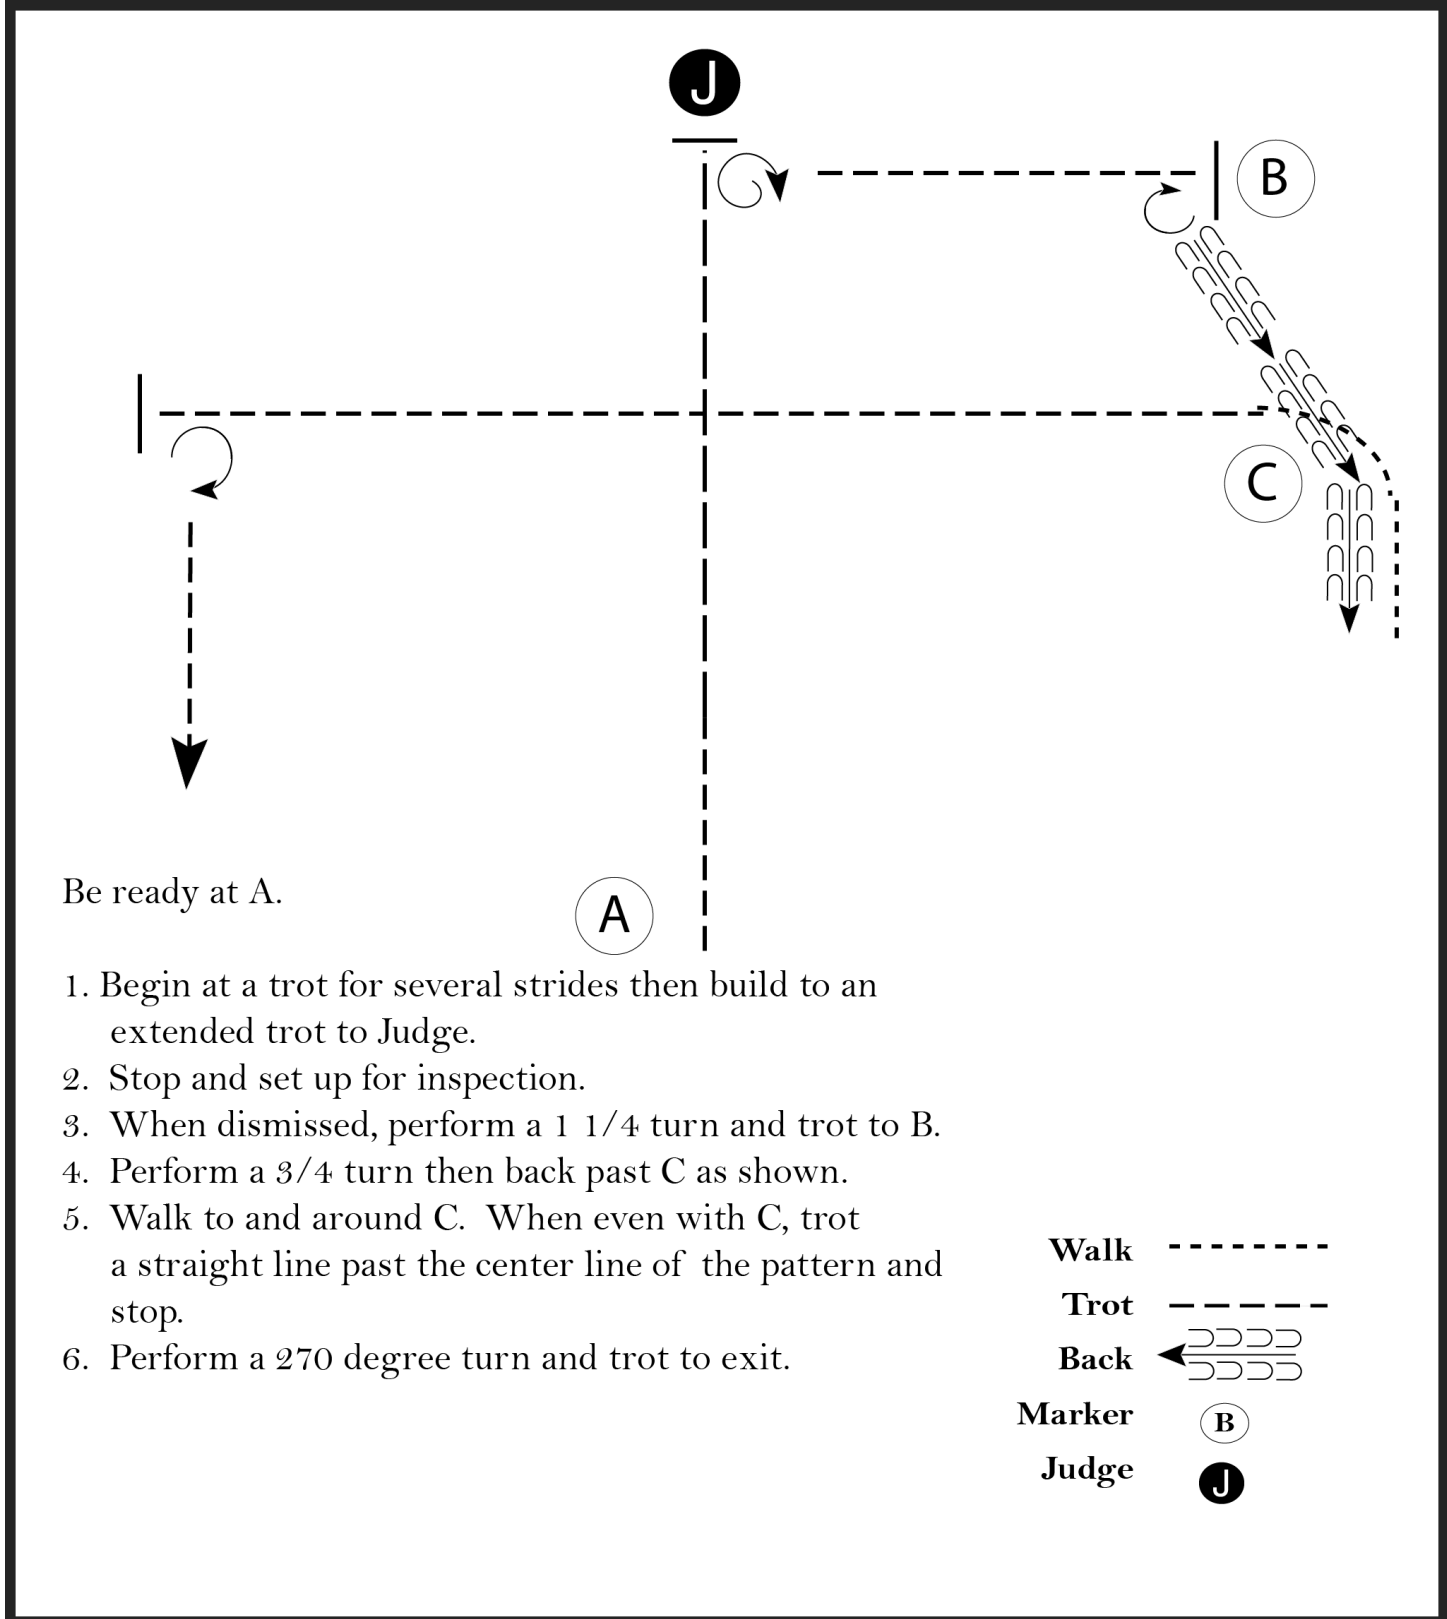

2026 Boulder County Fair Horse Show

Showmanship Level 3 and 4

Show Date:

w w w . H o r s e S h o w P a t t e r n s . c o m

w w w . H o r s e S h o w P a t t e r n s . c o m

Be ready at A.

(A)

1. Begin at a trot for several strides then build to an extended trot to Judge.
2. Stop and set up for inspection.
3. When dismissed, perform a 1 1/4 turn and trot to B.
4. Perform a 3/4 turn then back past C as shown.
5. Walk to and around C. When even with C, trot a straight line past the center line of the pattern and stop.
6. Perform a 270 degree turn and trot to exit.

Walk	-----
Trot	—————
Back	←—————
Marker	(B)
Judge	(J)

[S/3-111]

Pattern Provided by:
HLC Committee