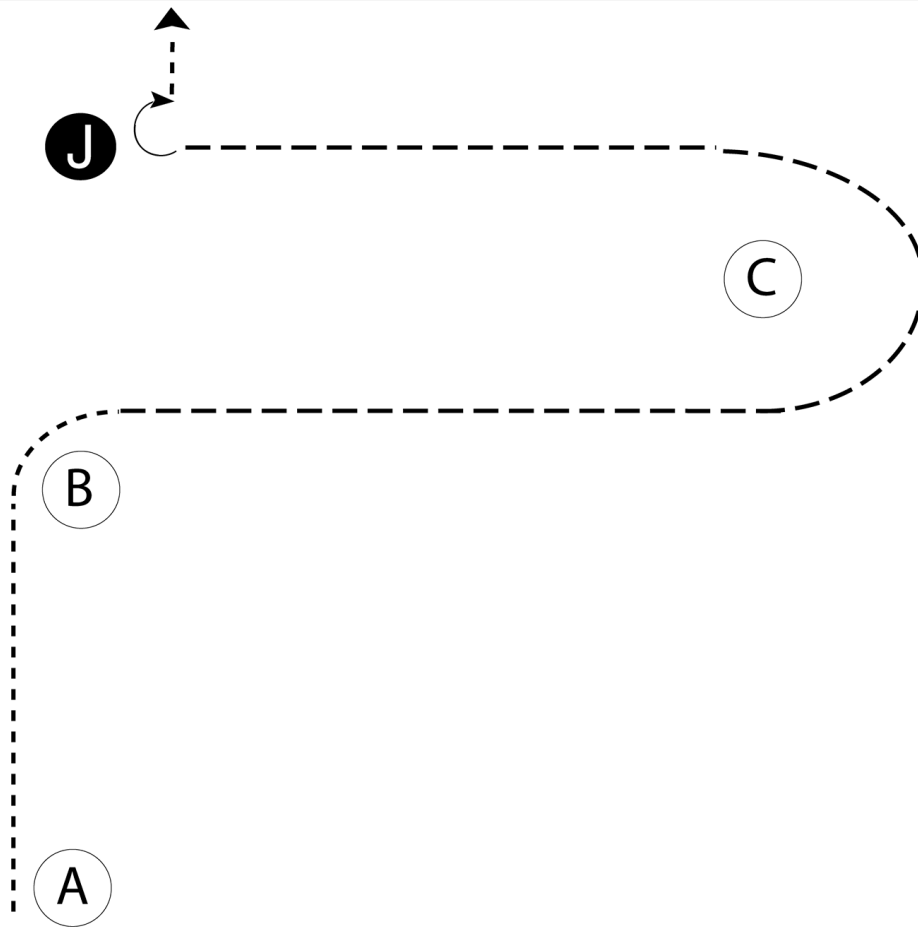

1. Begin at A. Walk to B and stop.
2. Back until even with judge.
3. Perform a 90 degree turn. Trot to judge.
4. Stop, set up, inspection.
5. When dismissed, perform a 90 degree turn.
6. Walk to the line up or follow the directions of the ring steward.

Walk	-----
Trot	- - - - -
Back	← ← ← ← ←
Marker	Ⓚ
Judge	Ⓝ

[S/WT-4]

Pattern Provided by:
HLC Committee

2026 Boulder County Fair Horse Show

Showmanship Level 1- Intermediate and Junior

Show Date:

www.HorseShowPatterns.com

www.HorseShowPatterns.com

Be ready at A.

1. Walk to and around B.
2. Trot from B, around C and to judge.
3. Stop and set up for inspection.
4. When dismissed, perform a 1/4 turn.
5. Walk to exit.

Follow the instructions of your ring steward.

- Walk -----
- Trot - - - - -
- Back ←═══
- Marker ○ B
- Judge ○ J

[S/1-36]

Pattern Provided by:
HLC Committee

2026 Boulder County Fair Horse Show

Showmanship Level 1- Senior

Show Date:

Be ready at A.

1. Walk from A to B.
2. Trot from B, around C and to judge.
3. Stop and set up for inspection.
4. When dismissed, perform a 90 degree turn.
5. Walk straight away from the judge.
6. Follow the instructions of your ring steward.