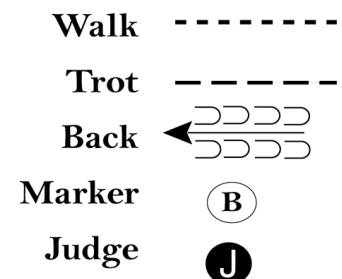

www.HorseShowPatterns.com

Be ready at A.

1. Walk to and around B.
2. Trot from B, around C and to judge.
3. Stop and set up for inspection.
4. When dismissed, perform a 1/4 turn.
5. Walk to exit.

Follow the instructions of your ring steward.

- Walk -----
- Trot - - - - -
- Back ←═══
- Marker ○ B
- Judge ○ J

[S/1-36]

Pattern Provided by:
HLC Committee

2026 Boulder County Fair Horse Show

Showmanship Level 1- Senior

Show Date:

Be ready at A.

1. Walk from A to B.
2. Trot from B, around C and to judge.
3. Stop and set up for inspection.
4. When dismissed, perform a 90 degree turn.
5. Walk straight away from the judge.
6. Follow the instructions of your ring steward.