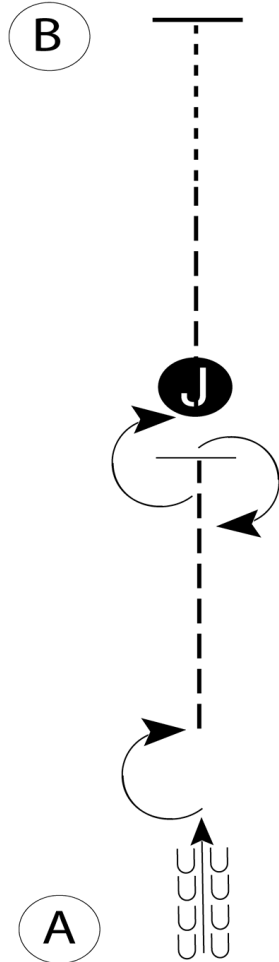

Walk	-----
Trot	- - - - -
Back	← ← ← ← ←
Marker	Ⓚ
Judge	Ⓝ

[S/WT-4]

Pattern Provided by:
HLC Committee

2026 Boulder County Fair Horse Show

Showmanship Level 1- Intermediate and Junior

Show Date:

www.HorseShowPatterns.com

www.HorseShowPatterns.com

Be ready at A.

1. Walk to and around B.
2. Trot from B, around C and to judge.
3. Stop and set up for inspection.
4. When dismissed, perform a 1/4 turn.
5. Walk to exit.

Follow the instructions of your ring steward.

- Walk -----
- Trot - - - - -
- Back ←═══
- Marker ○ B
- Judge ○ J

[S/1-36]

Pattern Provided by:
HLC Committee

2026 Boulder County Fair Horse Show

Showmanship Level 1- Senior

Show Date:

Be ready at A.

1. Walk from A to B.
2. Trot from B, around C and to judge.
3. Stop and set up for inspection.
4. When dismissed, perform a 90 degree turn.
5. Walk straight away from the judge.
6. Follow the instructions of your ring steward.

Be ready at A facing away from the Judge.

1. When acknowledged, back approximately one horse length.
2. Perform a 180 degree turn. Trot to the Judge.
3. Stop and perform a 180 degree turn. Set up for inspection.
4. When dismissed, judge will move out of your path. Perform a 180 degree turn.
5. Trot half way to B. Break to a walk and walk to B.
6. Stop at B.