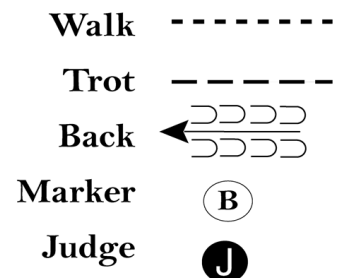

## English Showmanship Unrated

Show Date:

w w w . H o r s e S h o w P a t t e r n s . c o m

w w w . H o r s e S h o w P a t t e r n s . c o m

Be ready at A.

1. Trot from A to B.
2. Walk from B, around C and to judge.
3. Stop and set up for inspection.
4. When dismissed, perform a 90 degree turn.
5. Trot straight away from the judge.
6. Follow the instructions of your ring steward.

## English Showmanship Levels 3 and 4

Show Date:

1. At A back 4 steps and perform a 180 degree turn
2. Trot to and around B and continue to C
3. Stop at C
4. Back around C
5. Perform a 90 degree turn
6. Walk to judge and set up for inspection
7. When dismissed perform a 270 degree turn and trot straight away from the judge