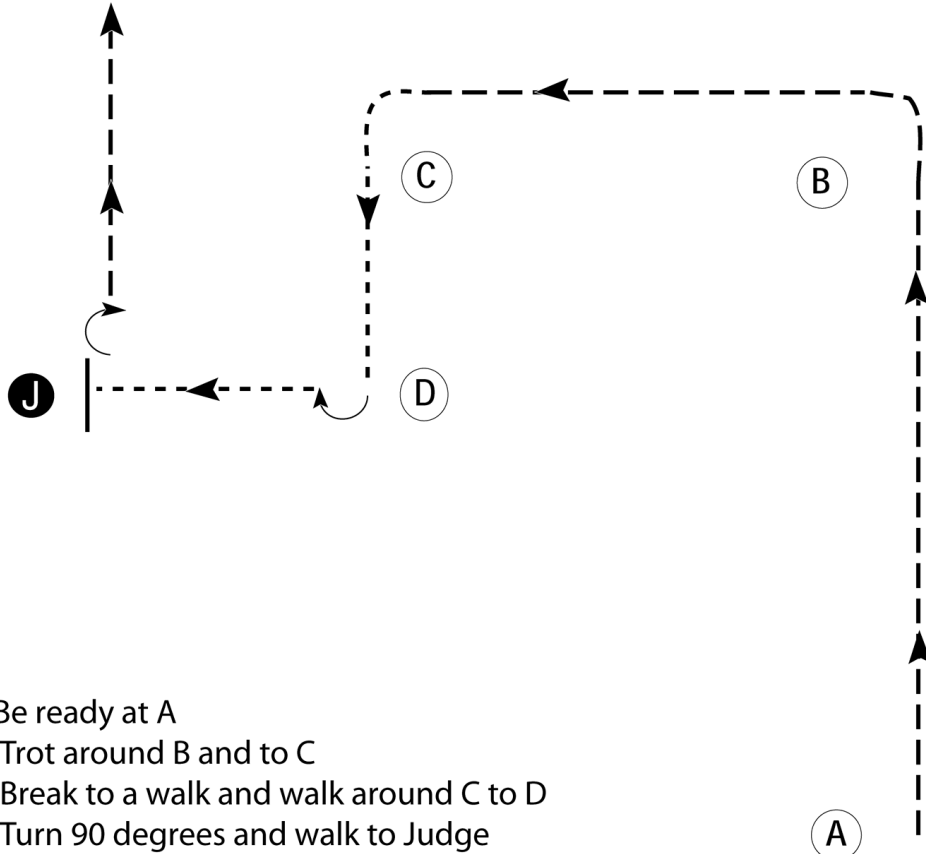

2026 Boulder County Fair Horse Show

English Showmanship Level 1 (All Ages)

Show Date:

w w w . H o r s e S h o w P a t t e r n s . c o m

w w w . H o r s e S h o w P a t t e r n s . c o m

1. Be ready at A
2. Trot around B and to C
3. Break to a walk and walk around C to D
4. Turn 90 degrees and walk to Judge
5. Stop and set up for inspection
6. When dismissed, turn 90 degrees and trot away from judge

Walk	-----
Trot	- - - - -
Back	←
Marker	Ⓚ
Judge	Ⓝ

[S/1-16]

Pattern Provided by:
HLC Committee