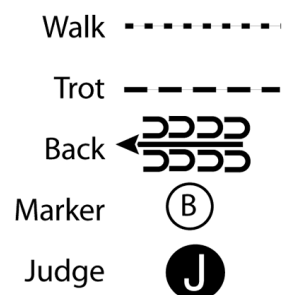

## English Showmanship Level 2

Show Date:

1. At A back 4 steps
2. Perform a 180 degree turn
3. Walk to B
4. At B trot around B and to the judge, set up for inspection
5. When dismissed perform a 90 degree turn and trot straight away from the judge

Walk - - - - -

Trot - - - - -

Back ←

Marker (B)

Judge (J)

[S/2-1]

Pattern Provided by:  
*HLC Committee*

## English Showmanship Levels 3 and 4

Show Date:

1. At A back 4 steps and perform a 180 degree turn
2. Trot to and around B and continue to C
3. Stop at C
4. Back around C
5. Perform a 90 degree turn
6. Walk to judge and set up for inspection
7. When dismissed perform a 270 degree turn and trot straight away from the judge