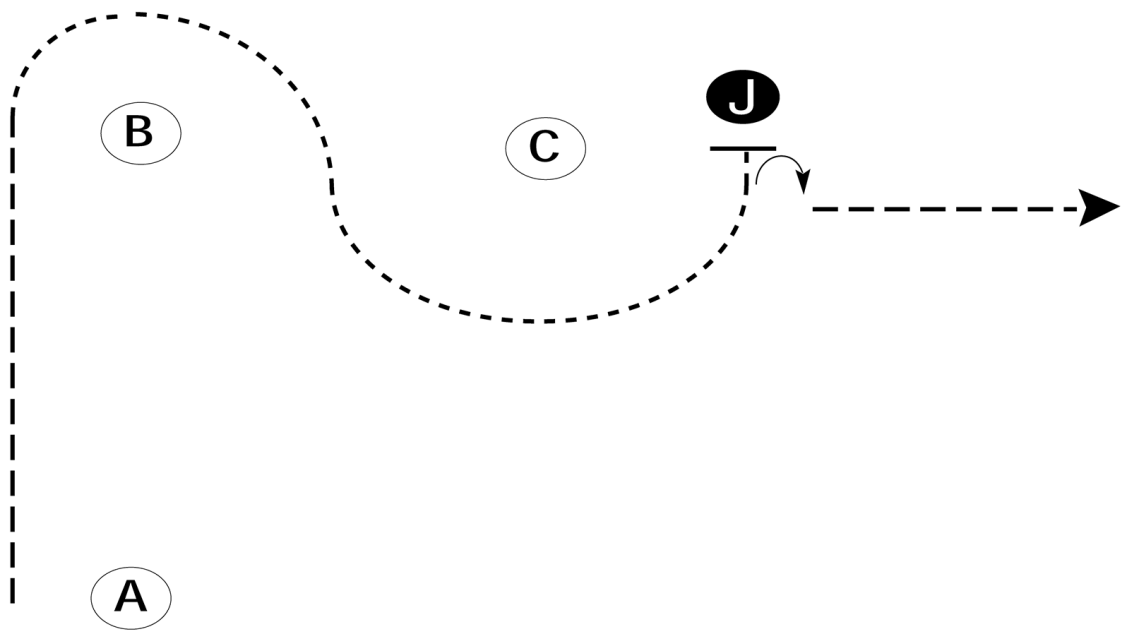

## English Showmanship Unrated

Show Date:

w w w . H o r s e S h o w P a t t e r n s . c o m

w w w . H o r s e S h o w P a t t e r n s . c o m

Be ready at A.

1. Trot from A to B.
2. Walk from B, around C and to judge.
3. Stop and set up for inspection.
4. When dismissed, perform a 90 degree turn.
5. Trot straight away from the judge.
6. Follow the instructions of your ring steward.

## English Showmanship Level 2

Show Date:

1. At A back 4 steps
2. Perform a 180 degree turn
3. Walk to B
4. At B trot around B and to the judge, set up for inspection
5. When dismissed perform a 90 degree turn and trot straight away from the judge

## English Showmanship Levels 3 and 4

Show Date:

1. At A back 4 steps and perform a 180 degree turn
2. Trot to and around B and continue to C
3. Stop at C
4. Back around C
5. Perform a 90 degree turn
6. Walk to judge and set up for inspection
7. When dismissed perform a 270 degree turn and trot straight away from the judge