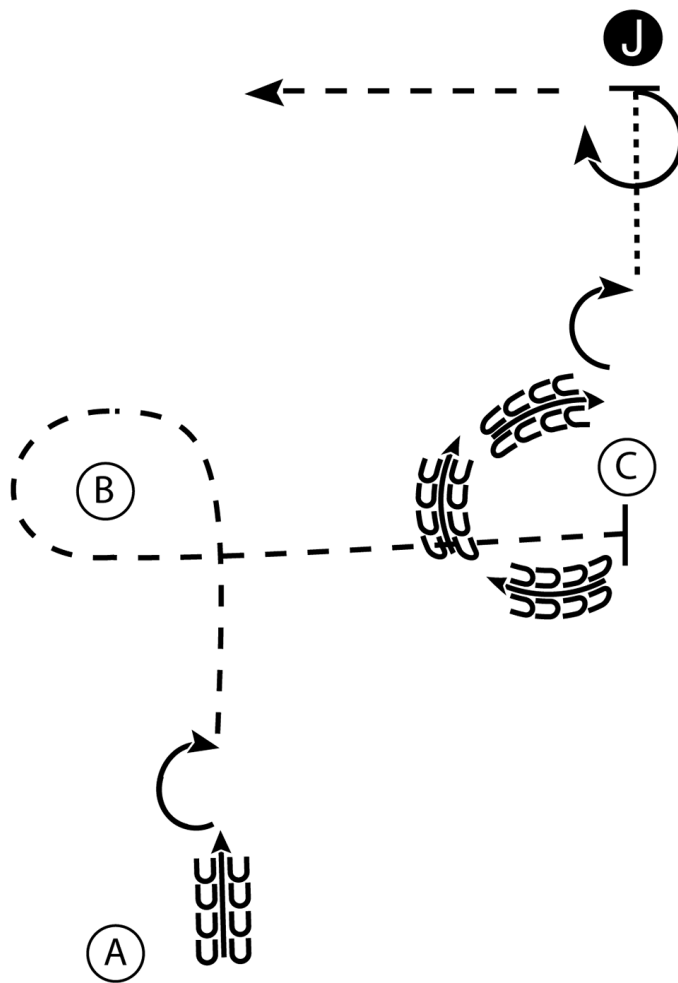

## English Showmanship Level 2

Show Date:

1. At A back 4 steps
2. Perform a 180 degree turn
3. Walk to B
4. At B trot around B and to the judge, set up for inspection
5. When dismissed perform a 90 degree turn and trot straight away from the judge

Walk - - - - -

Trot - - - - -

Back ←

Marker (B)

Judge (J)

[S/2-1]

Pattern Provided by:  
*HLC Committee*

## English Showmanship Levels 3 and 4

Show Date:

1. At A back 4 steps and perform a 180 degree turn
2. Trot to and around B and continue to C
3. Stop at C
4. Back around C
5. Perform a 90 degree turn
6. Walk to judge and set up for inspection
7. When dismissed perform a 270 degree turn and trot straight away from the judge