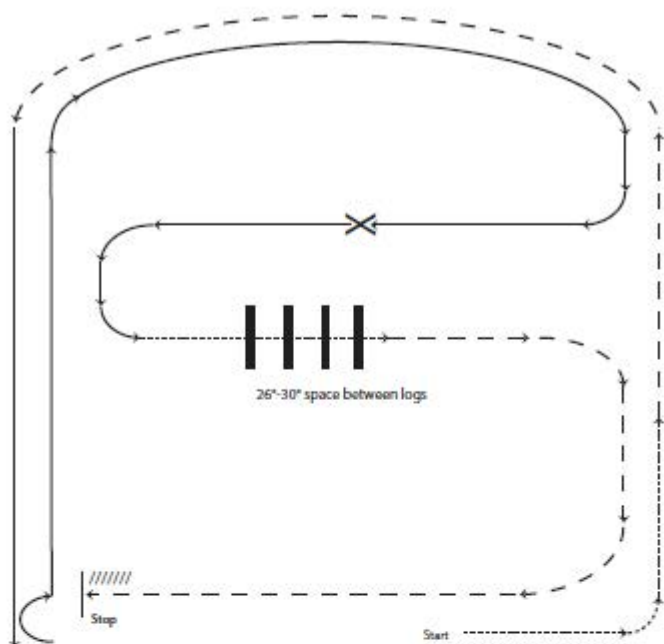

358. Pattern B – Level I and II Ranch Riding

- X Lead Change
- • Walk
- — Trot
- Lope
- /////// Back

1. Walk
2. Trot
3. Left lead lope
4. Stop, 1/2 turn right
5. Lope right lead
6. Simple lead change
7. Walk
8. Walk over logs
9. Trot
10. Stop and back