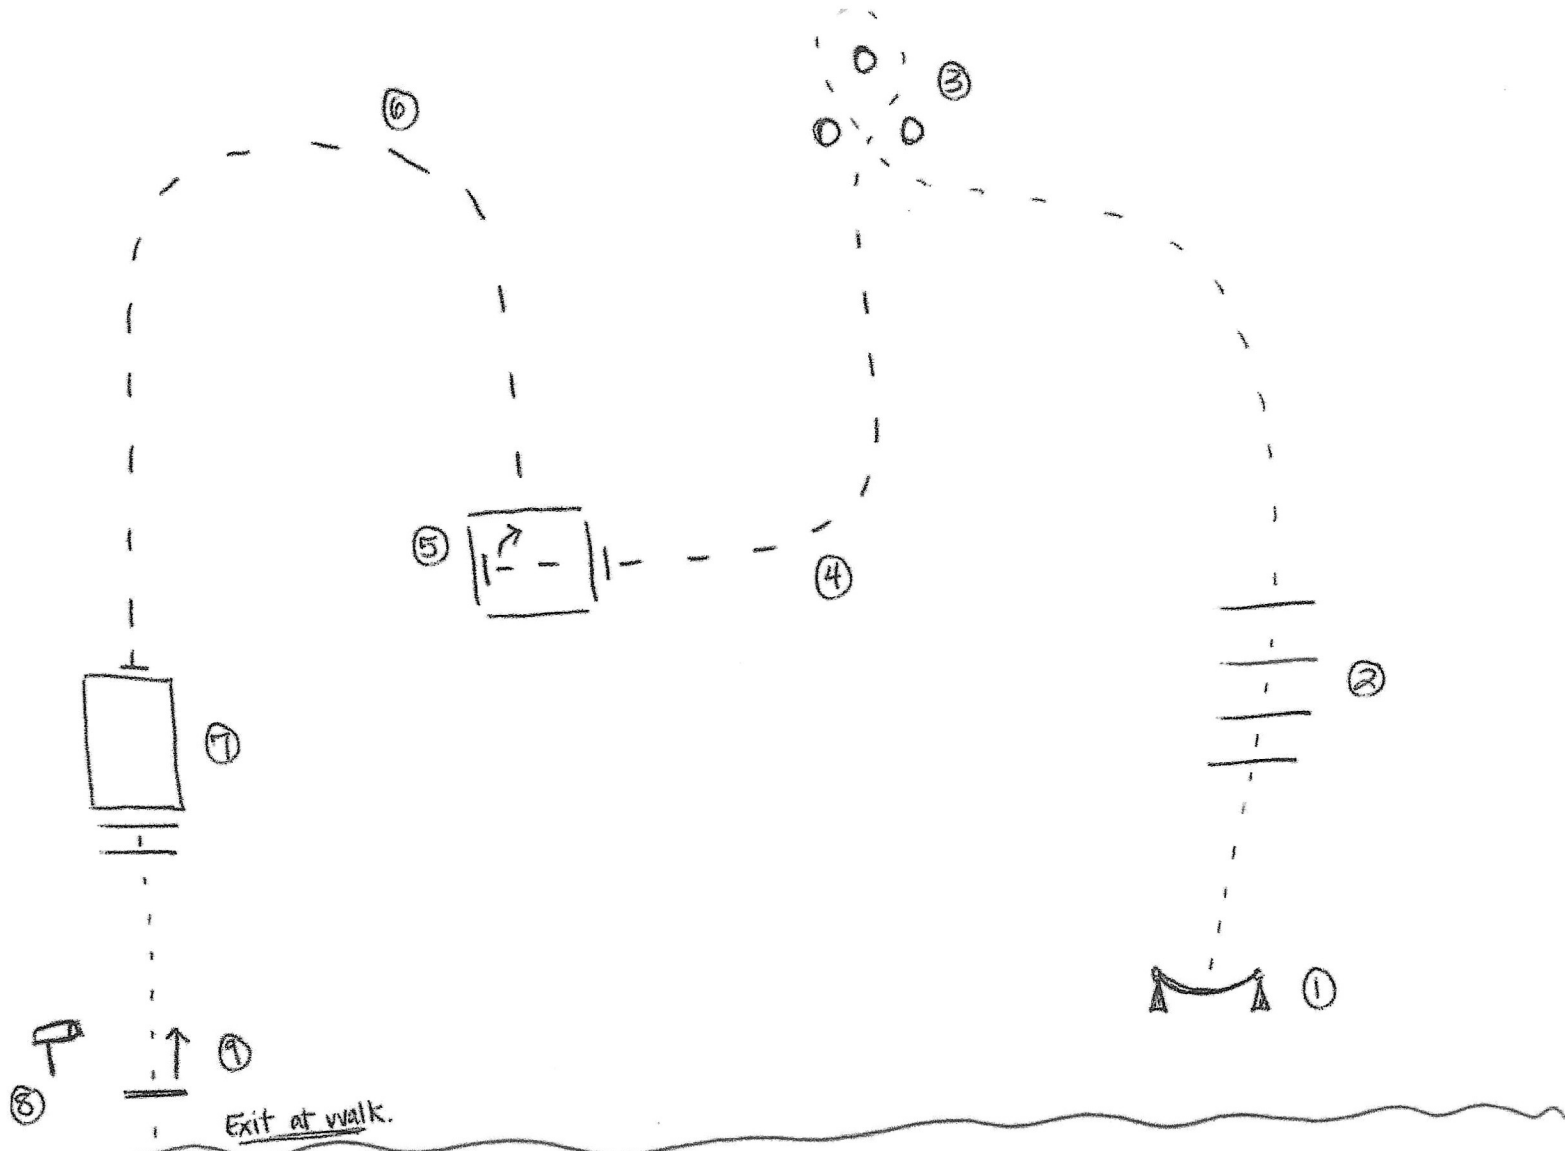

Open mini trail

Class ~~41~~ 41

- ① Open and walk through gate.
- ② Walk over logs.
- ③ Walk through barrels.
- ④ Jog to box. Stop.
- ⑤ Walk into box. 90° turn to right.

- ⑥ Jog to bridge. Stop.
- ⑦ Walk over bridge and logs.
- ⑧ Open and close mailbox.
- ⑨ Back 5 steps.

Class ~~22~~ 42

Exit at walk.

- ① Open and walk through gate.
- ② Walk over logs.
- ③ Walk through barrels.
- ④ Jog to box. Stop.
- ⑤ Walk into box. 90° turn to right.

- 6 Lope (left lead)
- ⑦ Jog to bridge. Stop.
- ⑧ Walk over bridge and logs.
- ⑨ Open and close mailbox.
- ⑩ Back 5 steps.

① Open and walk through gate.

② Jog over logs and to barrels. Stop.

③ Back through barrels.

④ Jog into box. Stop.

⑤ 360° turn to the right.

⑥ Lope (left lead) to bridge. Stop.

⑦ Walk over bridge, walk over logs.

⑧ Open mailbox.

Class 44

Trail Level III/IV

- ① Open and walk through gate
- ② ~~Jog~~ Jog over logs
- ③ Lope (left lead) to barrels stop
- ④ Back through barrels
- ⑤ Lope (right lead) to box stop
- ⑥ Walk into box 360° turn to right.