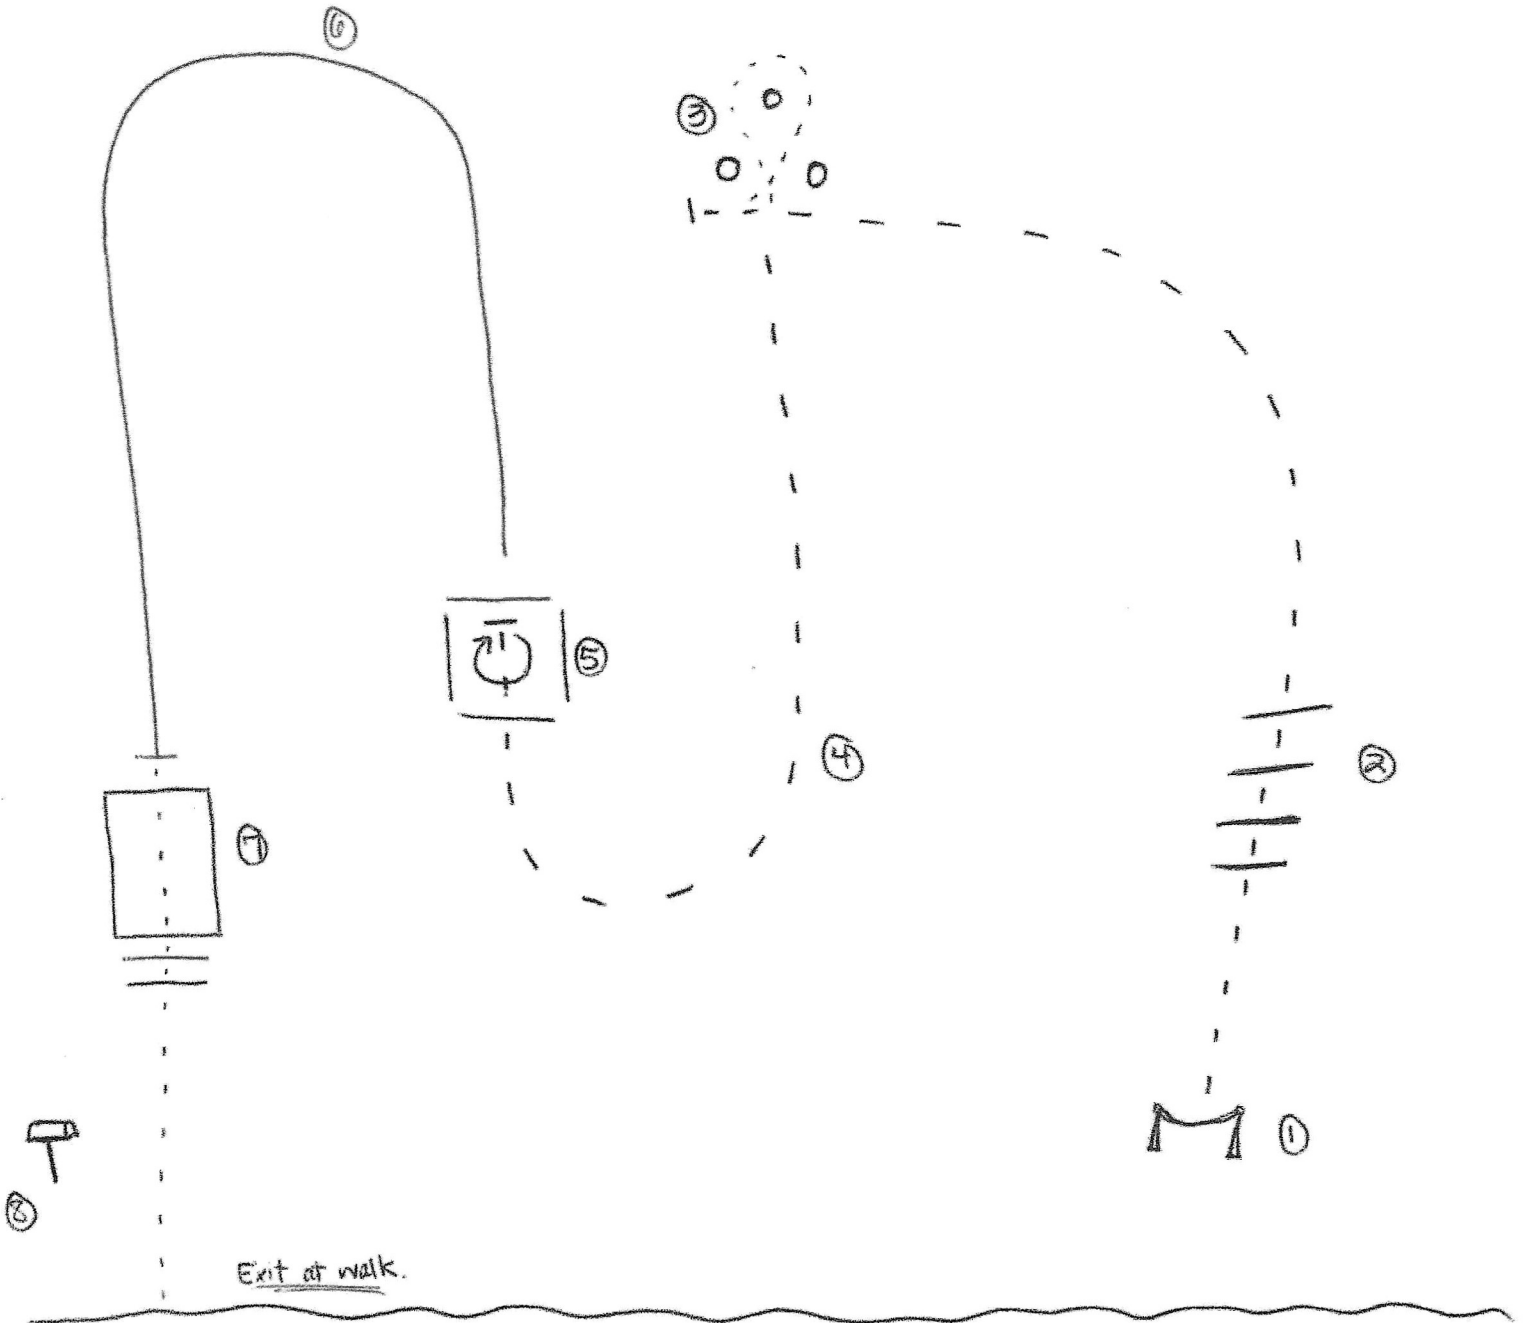

Open mini trail

Class ~~41~~ 41

- ① Open and walk through gate.
- ② Walk over logs.
- ③ Walk through barrels.
- ④ Jog to box. Stop.
- ⑤ Walk into box. 90° turn to right.

- ⑥ Jog to bridge. Stop.
- ⑦ Walk over bridge and logs.
- ⑧ Open and close mailbox.
- ⑨ Back 5 steps.

Class ~~22~~ 42

Exit at walk.

- ① Open and walk through gate.
- ② Walk over logs.
- ③ Walk through barrels.
- ④ Jog to box. Stop.
- ⑤ Walk into box. 90° turn to right.

- 6 Lope (left lead)
- ⑦ Jog to bridge. Stop.
- ⑧ Walk over bridge and logs.
- ⑨ Open and close mailbox.
- ⑩ Back 5 steps.

① Open and walk through gate.

② Jog over logs and to barrels. Stop.

③ Back through barrels.

④ Jog into box. Stop.

⑤ 360° turn to the right.

⑥ Lope (left lead) to bridge. Stop.

⑦ Walk over bridge, walk over logs.

⑧ Open mailbox.

Class 44

Trail Level III/IV

- ① Open and walk through gate
- ② ~~Jog~~ Jog over logs
- ③ Lope (left lead) to barrels stop
- ④ Back through barrels
- ⑤ Lope (right lead) to box stop
- ⑥ Walk into box 360° turn to right.