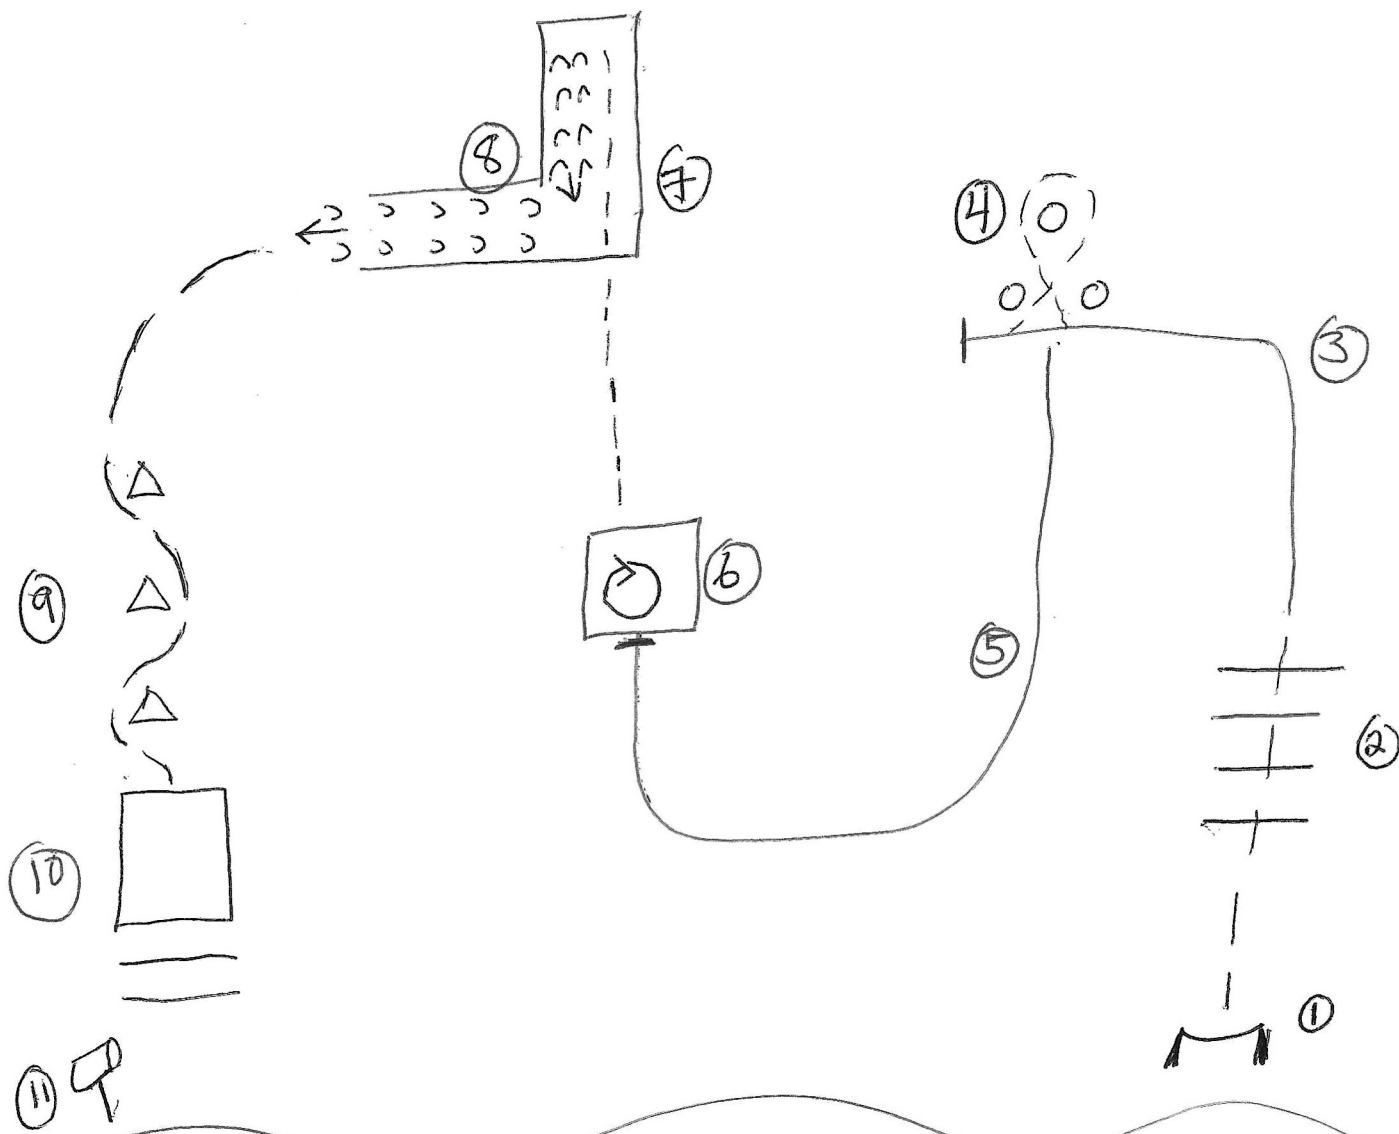

Class ~~22~~ 42

Exit at walk.

- ① Open and walk through gate.
- ② Walk over logs.
- ③ Walk through barrels.
- ④ Jog to box. Stop.
- ⑤ Walk into box. 90° turn to right.

- 6 Lope (left lead)
- ⑦ Jog to bridge. Stop.
- ⑧ Walk over bridge and logs.
- ⑨ Open and close mailbox.
- ⑩ Back 5 steps.

① Open and walk through gate.

② Jog over logs and to barrels. Stop.

③ Back through barrels.

④ Jog into box. Stop.

⑤ 360° turn to the right.

⑥ Lope (left lead) to bridge. Stop.

⑦ Walk over bridge, walk over logs.

⑧ Open mailbox.

Class 44

Trail Level III/IV

- ① Open and walk through gate
- ② ~~Jog~~ Jog over logs
- ③ Lope (left lead) to barrels stop
- ④ Back through barrels
- ⑤ Lope (right lead) to box stop
- ⑥ Walk into box 360° turn to right.

- ⑦ Walk out of box and into chute
- ⑧ Back the L
- ⑨ Trot serpentine through cones, stop
- ⑩ Walk over bridge and logs
- ⑪ Open mailbox