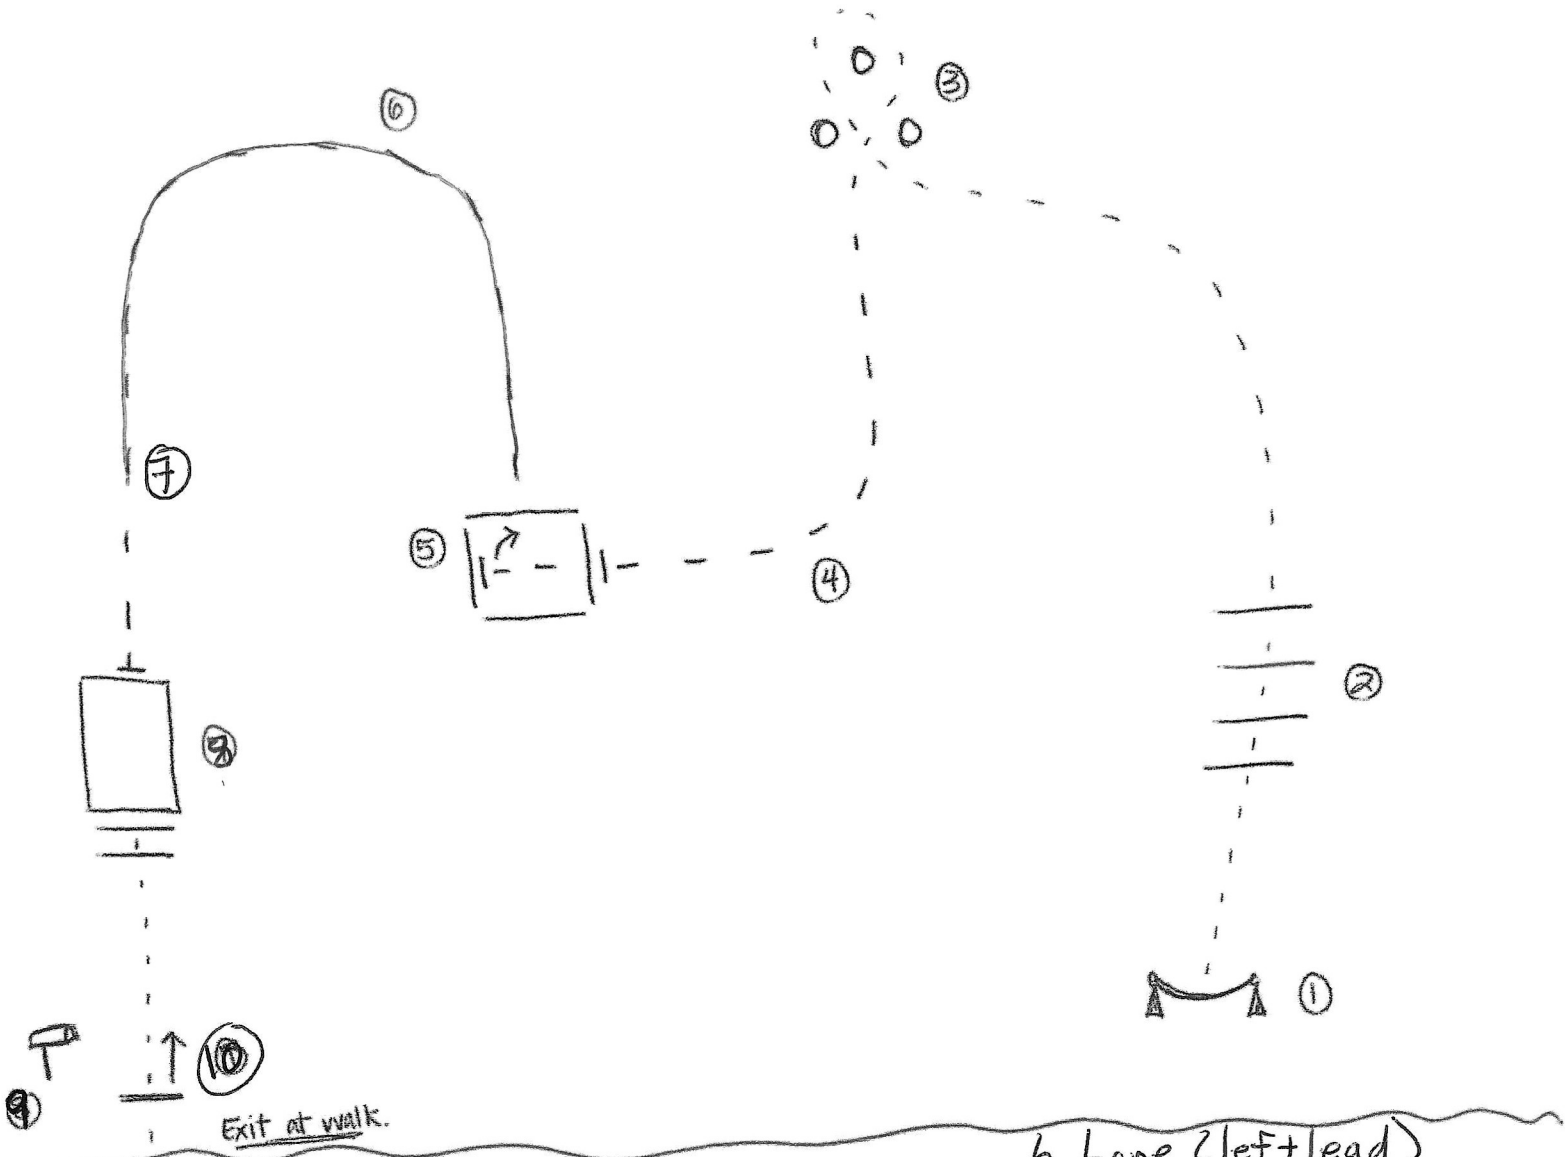

Open mini trail

Class ~~41~~ 41

- ① Open and walk through gate.
- ② Walk over logs.
- ③ Walk through barrels.
- ④ Jog to box. Stop.
- ⑤ Walk into box. 90° turn to right.

- ⑥ Jog to bridge. Stop.
- ⑦ Walk over bridge and logs.
- ⑧ Open and close mailbox.
- ⑨ Back 5 steps.

Class ~~22~~ 42

Exit at walk.

- ① Open and walk through gate.
- ② Walk over logs.
- ③ Walk through barrels.
- ④ Jog to box. Stop.
- ⑤ Walk into box. 90° turn to right.

- 6 Lope (left lead)
- ⑦ Jog to bridge. Stop.
- ⑧ Walk over bridge and logs.
- ⑨ Open and close mailbox.
- ⑩ Back 5 steps.

① Open and walk through gate.

② Jog over logs and to barrels. Stop.

③ Back through barrels.

④ Jog into box. Stop.

⑤ 360° turn to the right.

⑥ Lope (left lead) to bridge. Stop.

⑦ Walk over bridge, walk over logs.

⑧ Open mailbox.

Class 44

Trail Level III/IV

- ① Open and walk through gate
- ② ~~Jog~~ Jog over logs
- ③ Lope (left lead) to barrels stop
- ④ Back through barrels
- ⑤ Lope (right lead) to box stop
- ⑥ Walk into box 360° turn to right.