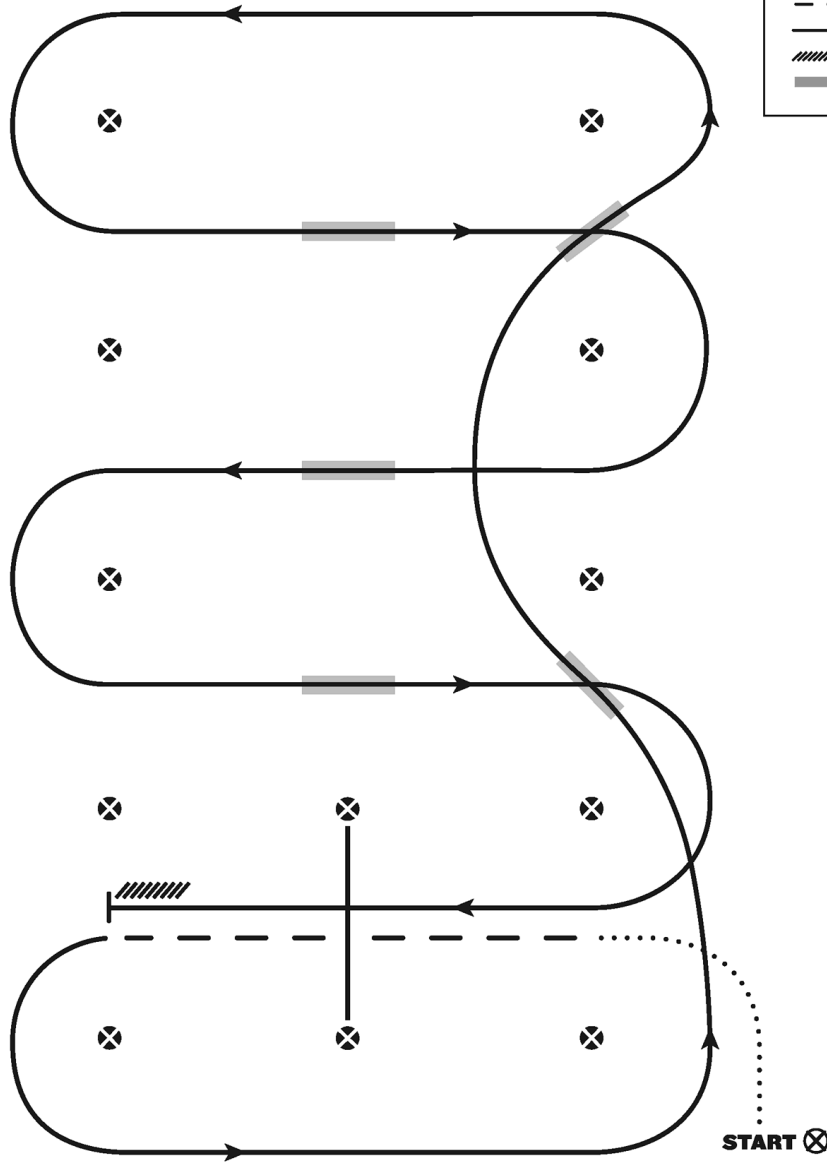

2023 Boulder County Fair

Level 1 and 2- Western Riding

Show Date:

LEVEL 1 WESTERN RIDING PATTERN 9

LEGEND

- Walk
- - - - - Jog
- Lope
- /////// Back
- Lead Changing Area

1. Walk at least 15 feet from start cone to the first marker, as drawn, transition to jog, jog over log.
2. Transition to the lope left lead & lope around end
3. First line change
4. Second line change, lope around the end of arena
5. First crossing change
6. Second crossing change
7. Third crossing change
8. Lope over log
9. Lope, stop & back

Revised 06-07-2021

[WR/GP-9]

Pattern Provided by:

Boulder County Horse Leaders Council

w w w . H o r s e S h o w P a t t e r n s . c o m

w w w . H o r s e S h o w P a t t e r n s . c o m