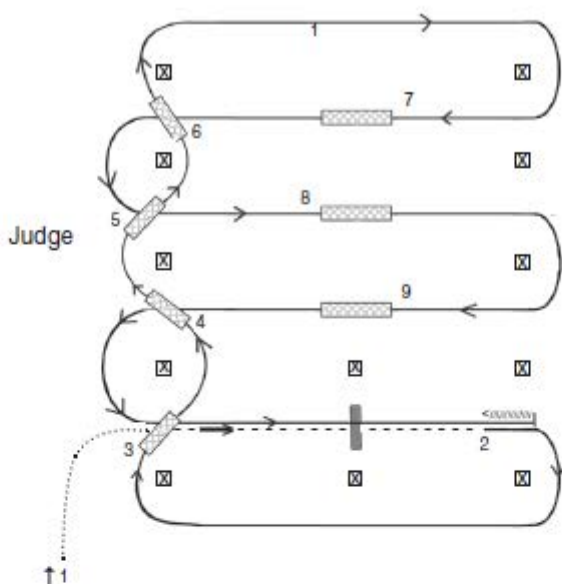

134. Pattern 4 – Level III and IV Western Riding

Walk: Lope: _____
 Back: // Jog: - - - - -
 Lead Changing Area: XXXXXXXXXXXX

Flying lead changes are required, simple lead changes to be penalized. See rules 118 and 124.B.9.

1. Walk, transition to jog, jog over log.
2. Transition to lope.
3. First line change.
4. Second line change.
5. Third line change.
6. Fourth line change.
7. First crossing change.
8. Second crossing change.
9. Third crossing change.
10. Lope over log
11. Stop & back.