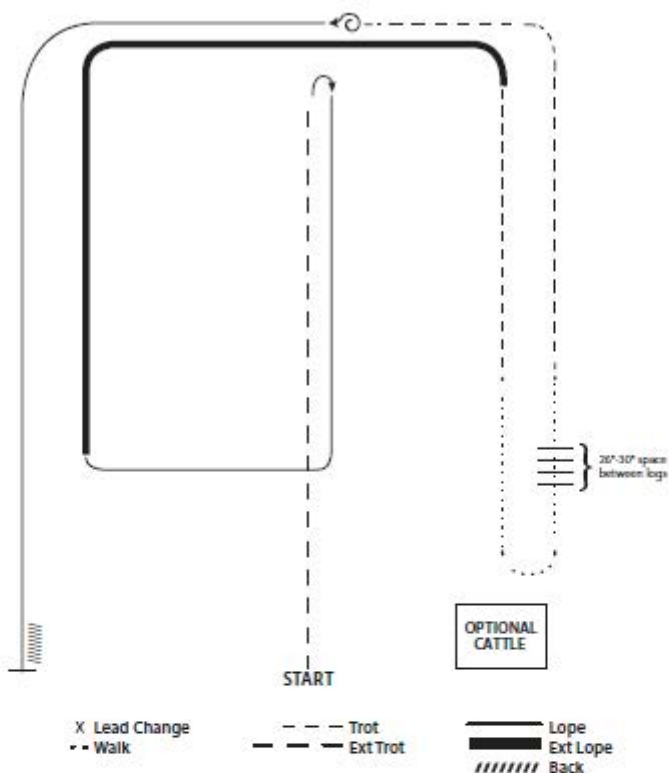

370. Pattern 15 – Ranch Riding

1. Extended trot
2. Stop, rollback right
3. Lope right lead
4. Extended lope (right lead)
5. Trot
6. Walk
7. Walk over logs
8. Walk
9. Trot
10. Stop, 360 left
11. Lope left lead
12. Stop and back

Note: The drawn description of this pattern is only intended for the general depiction of the pattern. Exhibitors should utilize the arena space to best exhibit their horses.