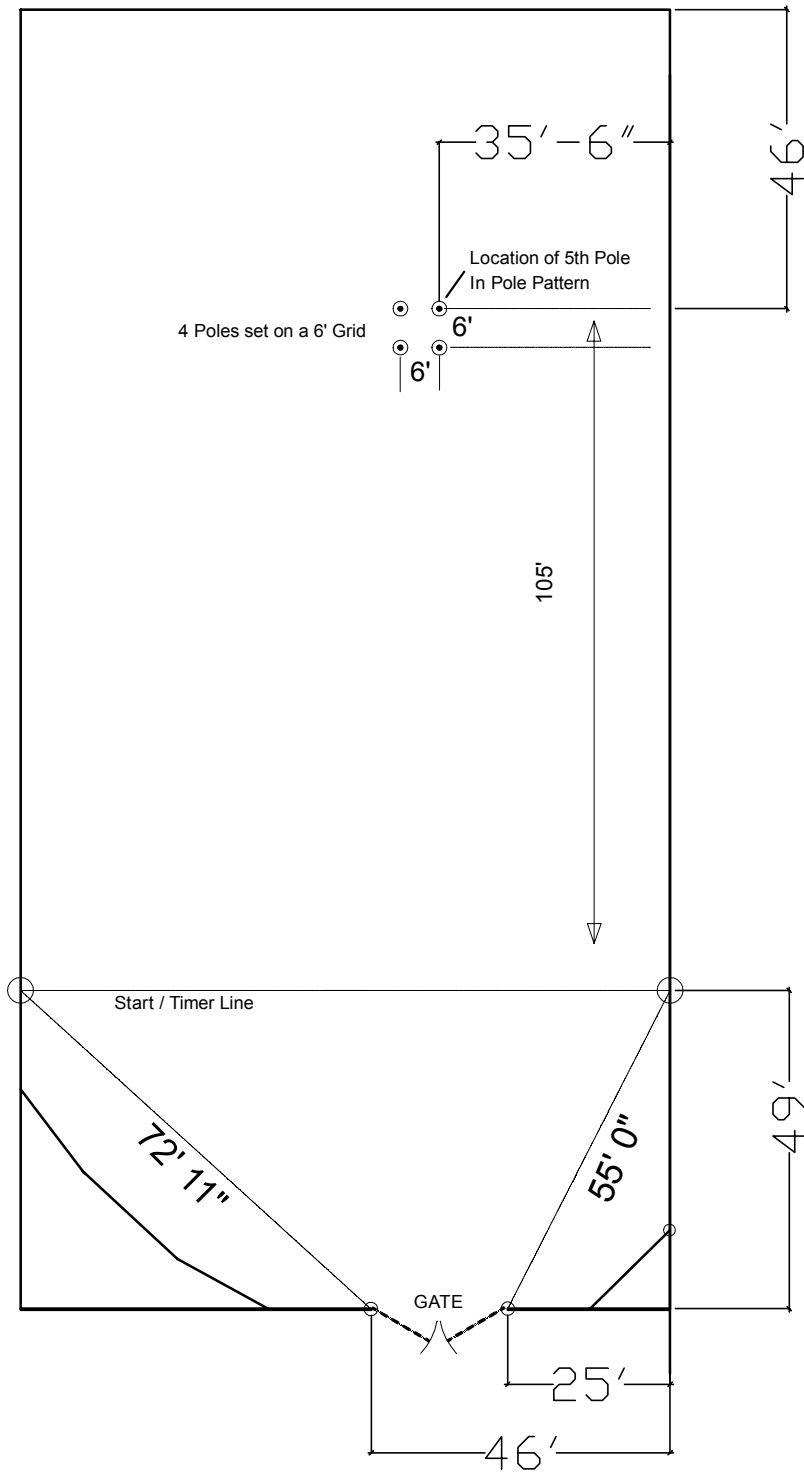

### Boulder County Indoor Arena

Measurements are established by triangulation with two 150' Plus Measuring Tapes

North --->

# Measurements Flag Pattern - 2023 Boulder County Indoor Arena

Measurements are established by triangulation with two 150' Plus Measuring Tapes

North --->

Measurements Pole Pattern - 2023  
Boulder County Indoor Arena

North --->

Measurements KeyHole Pattern - 2023  
Boulder County Indoor Arena