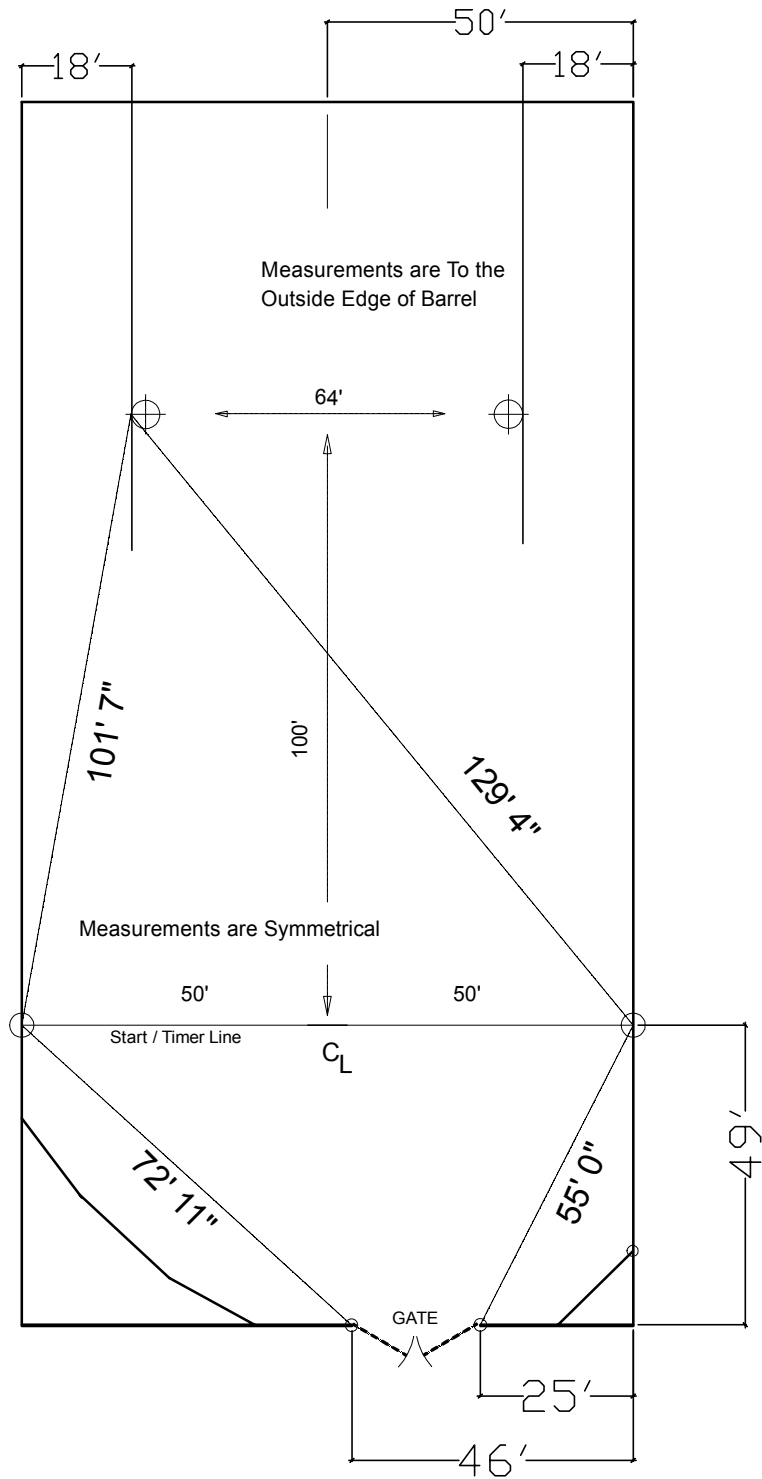

North --->

### Boulder County Indoor Arena

Measurements are established by triangulation with two 150' Plus Measuring Tapes

North --->

# Measurements Flag Pattern - 2023 Boulder County Indoor Arena

Measurements are established by triangulation with two 150' Plus Measuring Tapes

North --->

Measurements Pole Pattern - 2023  
Boulder County Indoor Arena

North --->

Measurements KeyHole Pattern - 2023  
Boulder County Indoor Arena