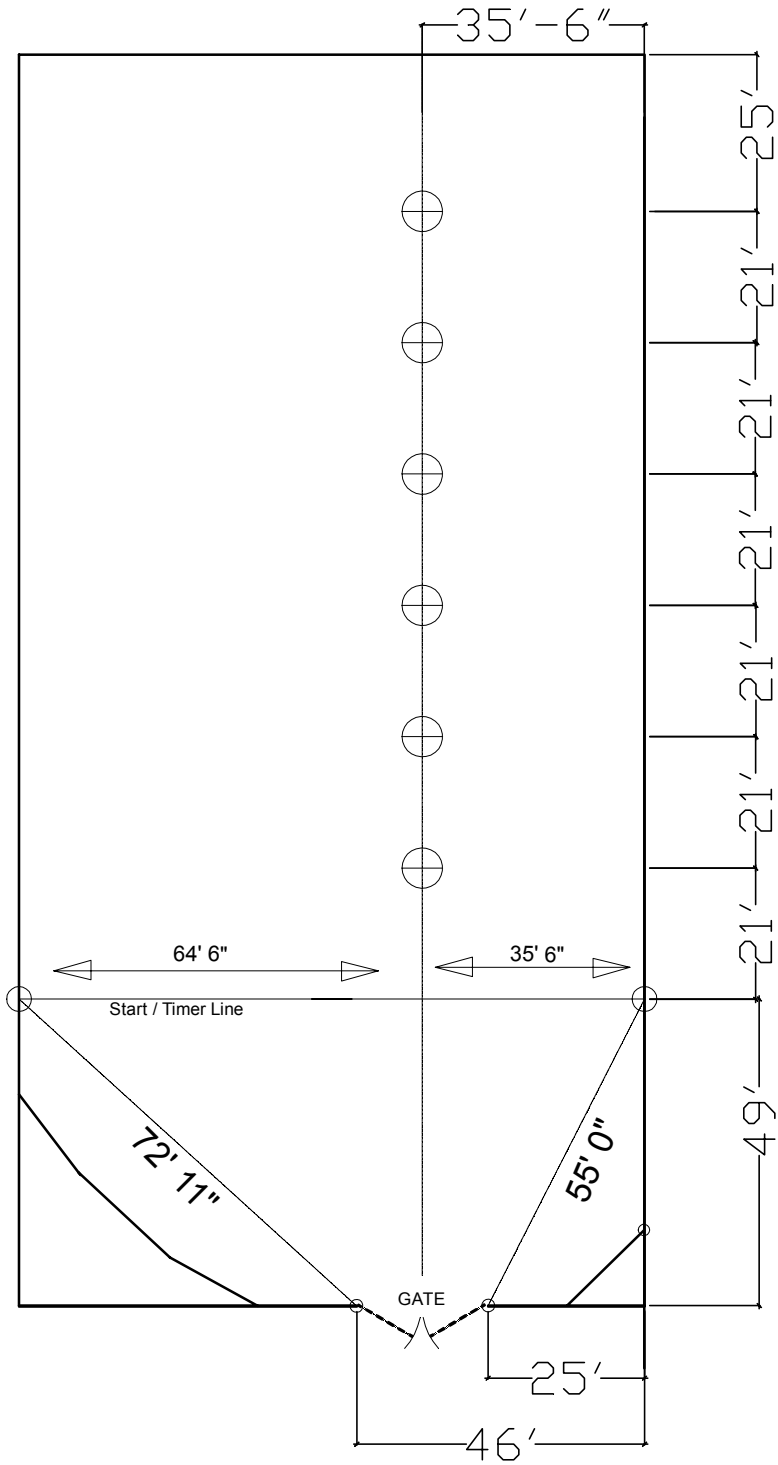

### Boulder County Indoor Arena

Measurements are established by triangulation with two 150' Plus Measuring Tapes

North --->

# Measurements Flag Pattern - 2023 Boulder County Indoor Arena

Measurements are established by triangulation with two 150' Plus Measuring Tapes

North --->

Measurements Pole Pattern - 2023  
Boulder County Indoor Arena

North --->

Measurements KeyHole Pattern - 2023  
Boulder County Indoor Arena