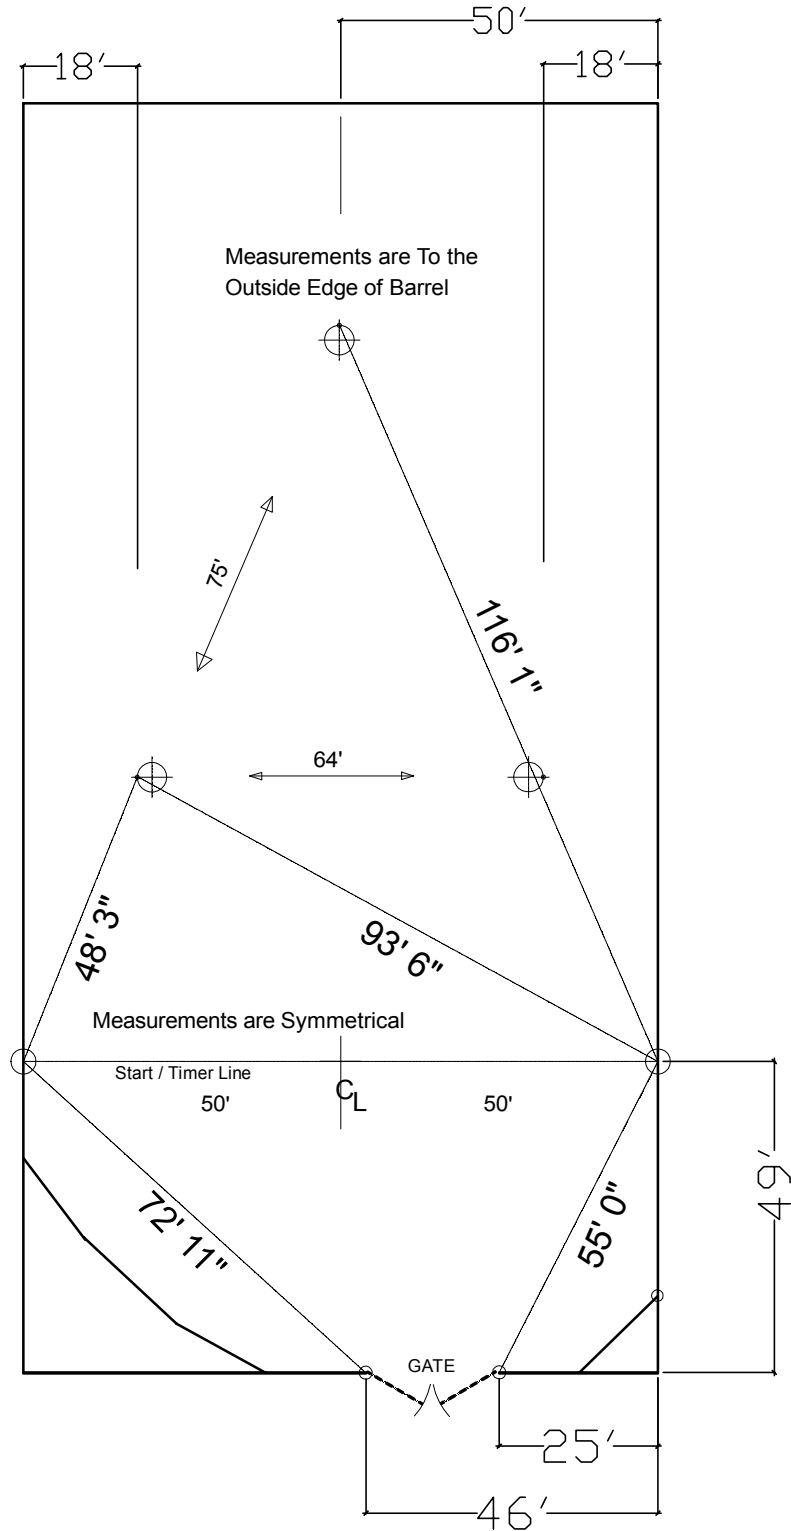

North --->

### Boulder County Indoor Arena

Measurements are established by triangulation with two 150' Plus Measuring Tapes

North --->

# Measurements Flag Pattern - 2023 Boulder County Indoor Arena

Measurements are established by triangulation with two 150' Plus Measuring Tapes

North --->

Measurements Pole Pattern - 2023  
Boulder County Indoor Arena

North --->

Measurements KeyHole Pattern - 2023  
Boulder County Indoor Arena