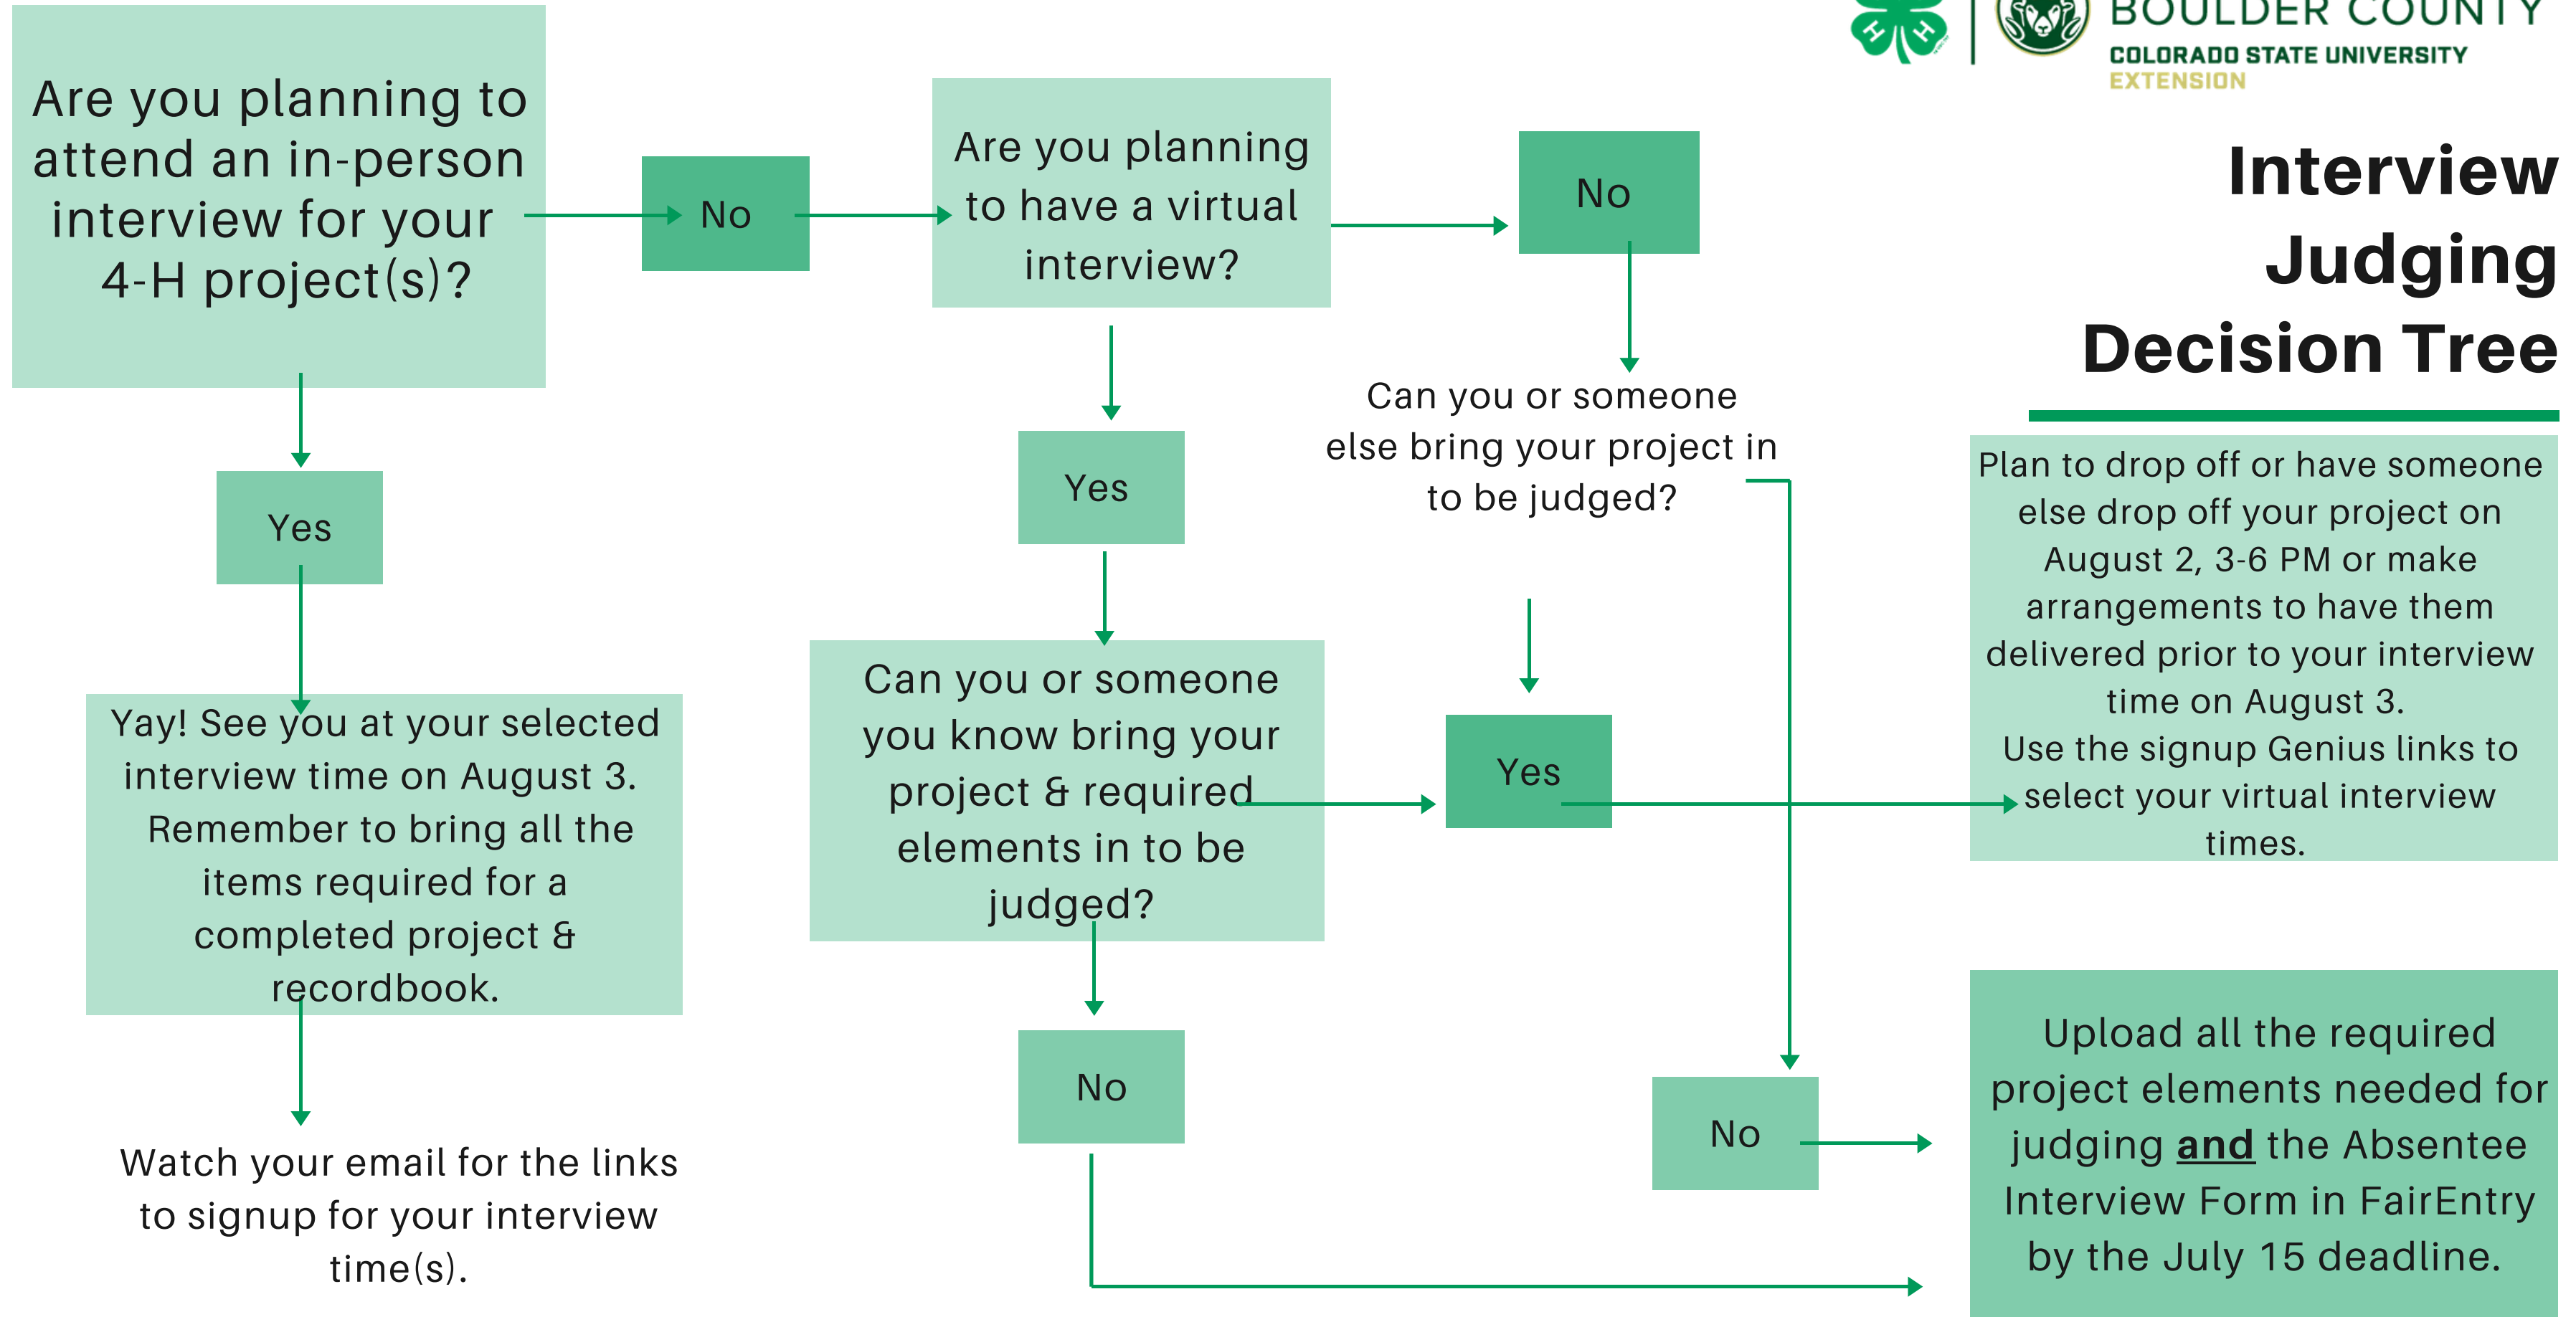

Interview Judging Decision Tree

All projects must be entered into FairEntry by July 15. Please plan ahead and do not try to enter all your projects on the deadline.

We cannot guarantee you will not have technical difficulties.